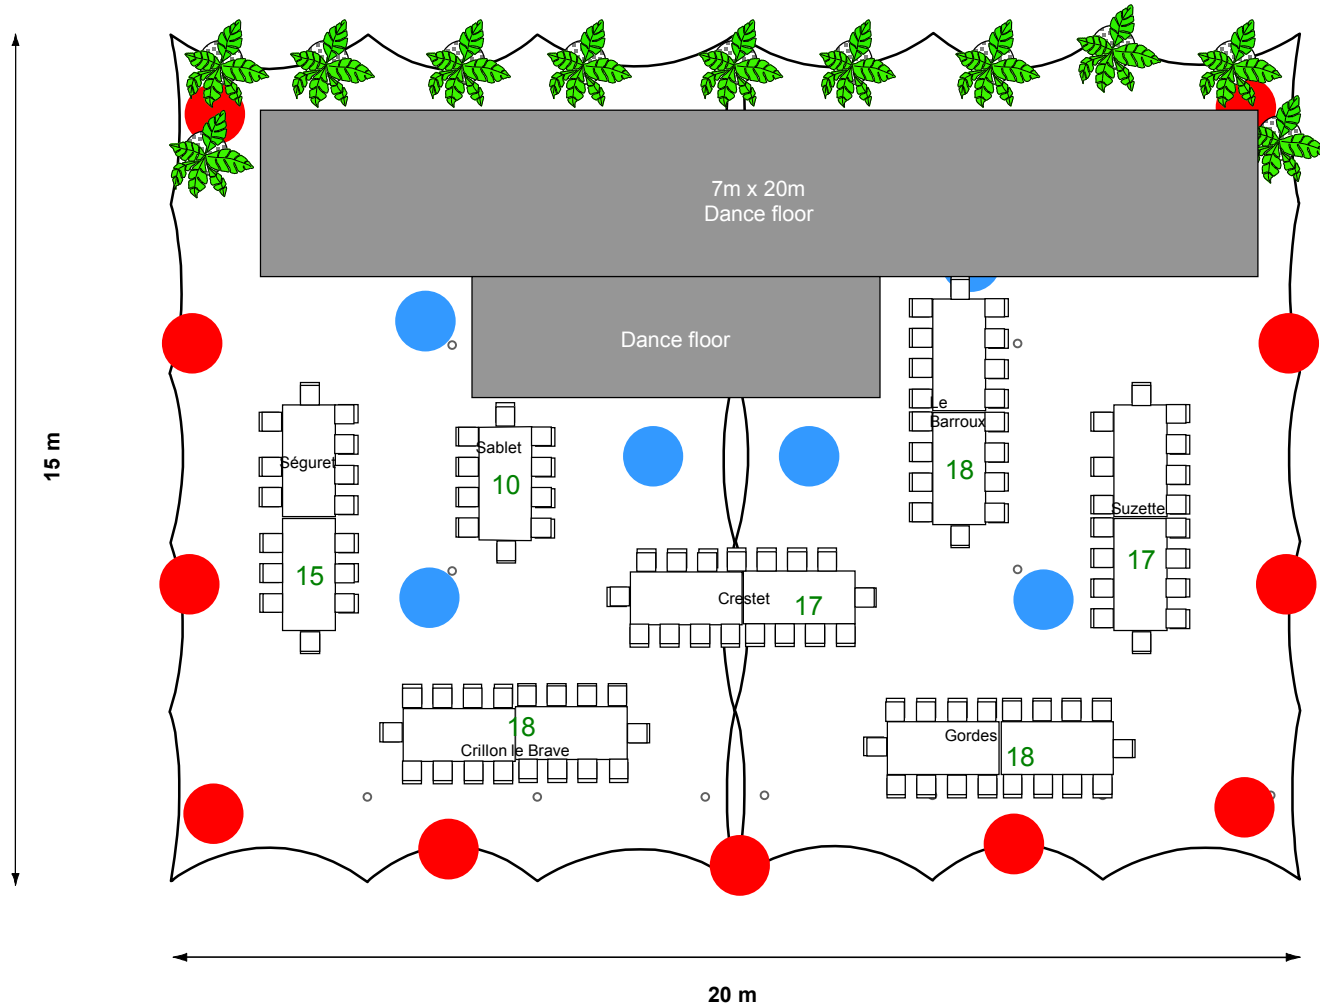

# Config. 127 pax

Scale: 100%

-  Floating
-  Sides down

## Furniture

Banqueting chair

3' x 2' coffee table

2' x 2' poser table (round)

2' x 2' poser table (square)

5' 6" round table

6' x 4' table

6' x 2' 3" table

3' x 3' banquet seating

4' 6" x 6' 2-seater sofa

6' x 2' bar

8' x 16' semi-circular bar

16' x 16' 360° round bar

## Dance floors

12' x 12' Dance floor

12' x 16' Dance floor

16' x 16' Dance floor

20' x 20' Dance floor